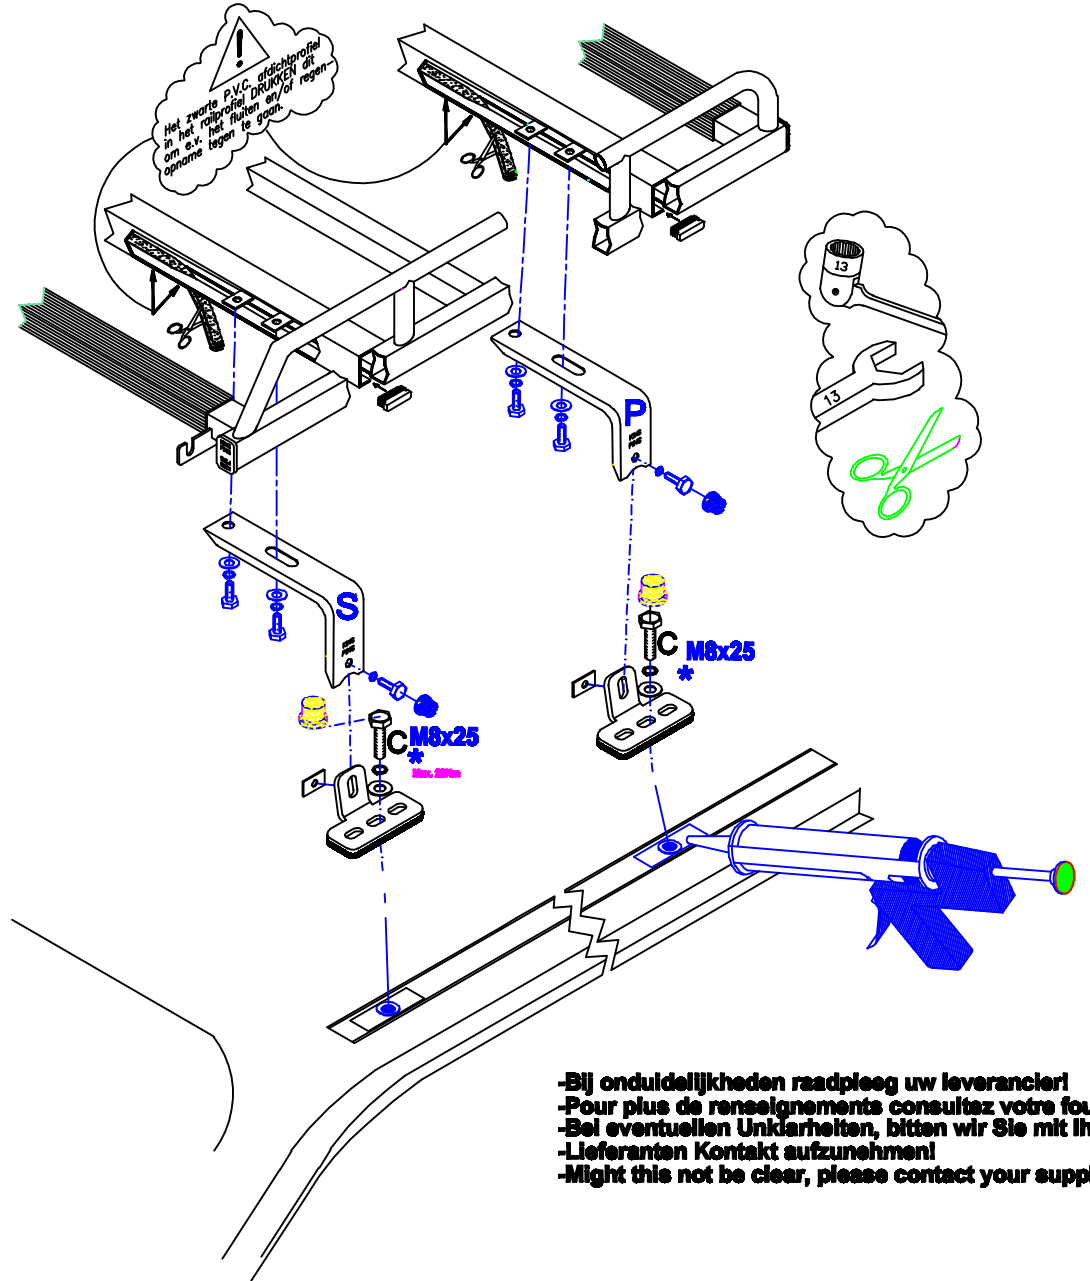

VW CADDY CARGO 2021

200x121 cm. L 1

275

deuren

 4x	 2x	 18x
 6x	 6x	 6x
 24x	 18x	
 18x	 12x	

KING PING[®]

www.kingping.nl
info@kingping.nl

VWCCL1D 200121 06 2021