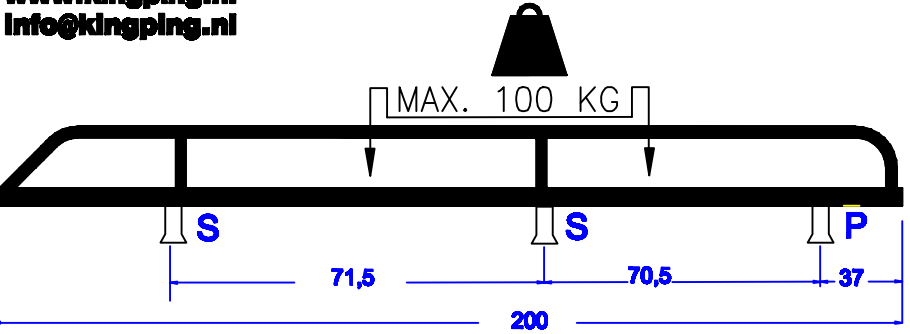

VW CADDY CARGO 2021

200x121 cm. L 1

275

deuren

 4x	 2x	 18x
 6x	 6x	 6x
 24x	 18x	
 18x	 12x	

KING PING[®]

www.kingping.nl
info@kingping.nl

VWCCL1D 200121 06 2021