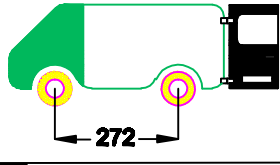

CITROEN BERLINGO PEUGEOT PARTNER

200x120 cm. L1

2008 >

 W 11cm. 2x s	 7.5cm. 4x
 82° 6x	 M8x25 6x Max. 20Nm
 M8 24x	 M8x20 18x
 3xD M8 18x	 6x
 M8 18x	 6x
 3x M8	 12x

KING PING
www.kingping.nl
info@kingping.nl