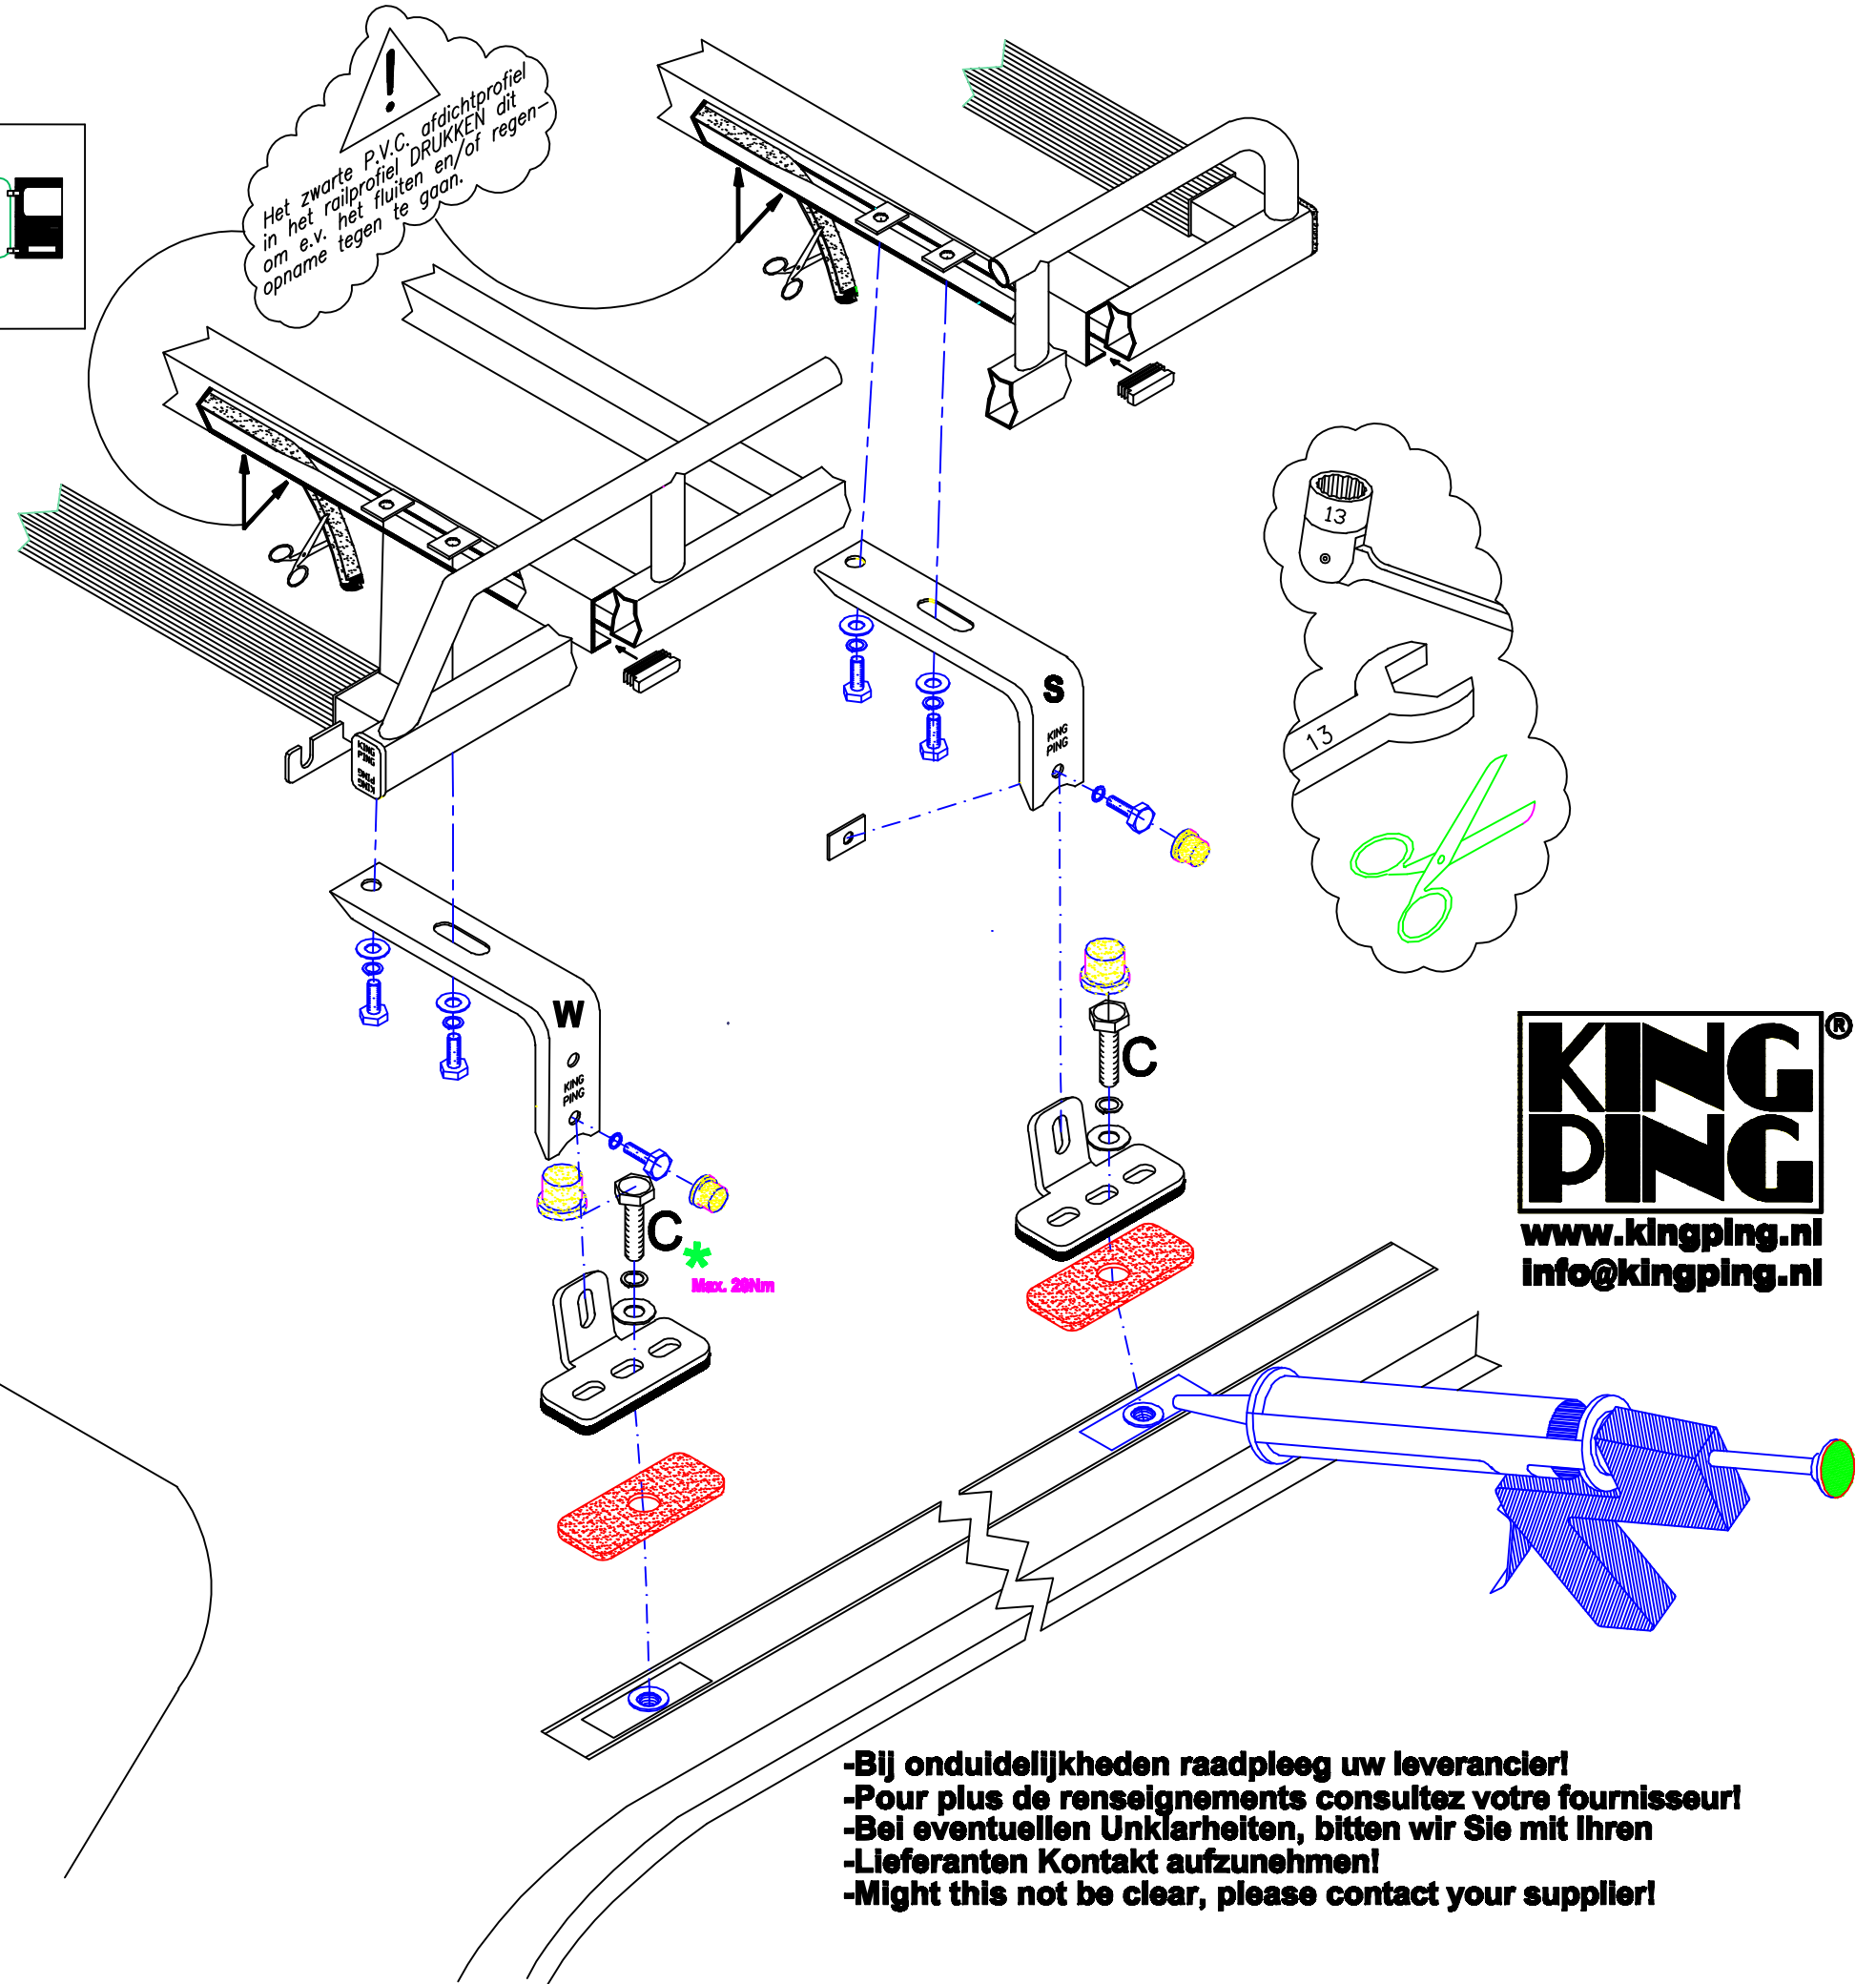

CITROEN BERLINGO PEUGEOT PARTNER

200x120 cm. L1

2008 >

 W 11cm. 2x s	 7.5cm. 4x
 82° 6x	 M8x25 6x Max. 20Nm
 M8 24x	 M8x20 18x
 3xD M8 18x	 6x
 M8 18x	 6x
 3x M8	 12x

KING PING
www.kingping.nl
info@kingping.nl