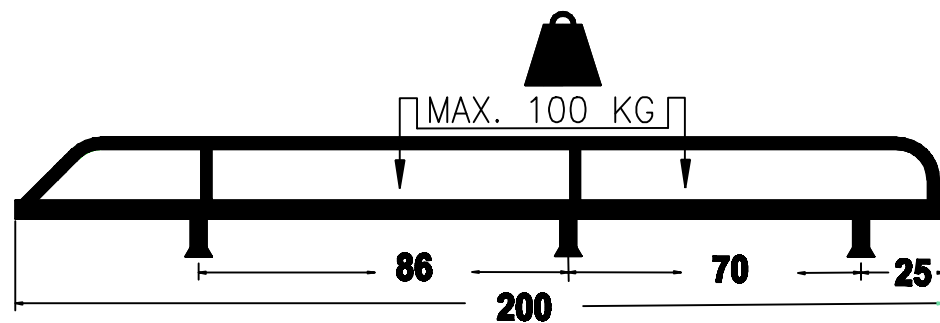

CITROEN BERLINGO PEUGEOT PARTNER

200x120 cm. L1

2008 >

 W 11cm. 2x s	 7.5cm. 4x
 82° 6x	 M8x25 6x Max. 20Nm
 M8 24x	 M8x20 18x
 3xD M8 18x	 6x
 M8 18x	 6x
 3x M8	 12x

KING PING
www.kingping.nl
info@kingping.nl