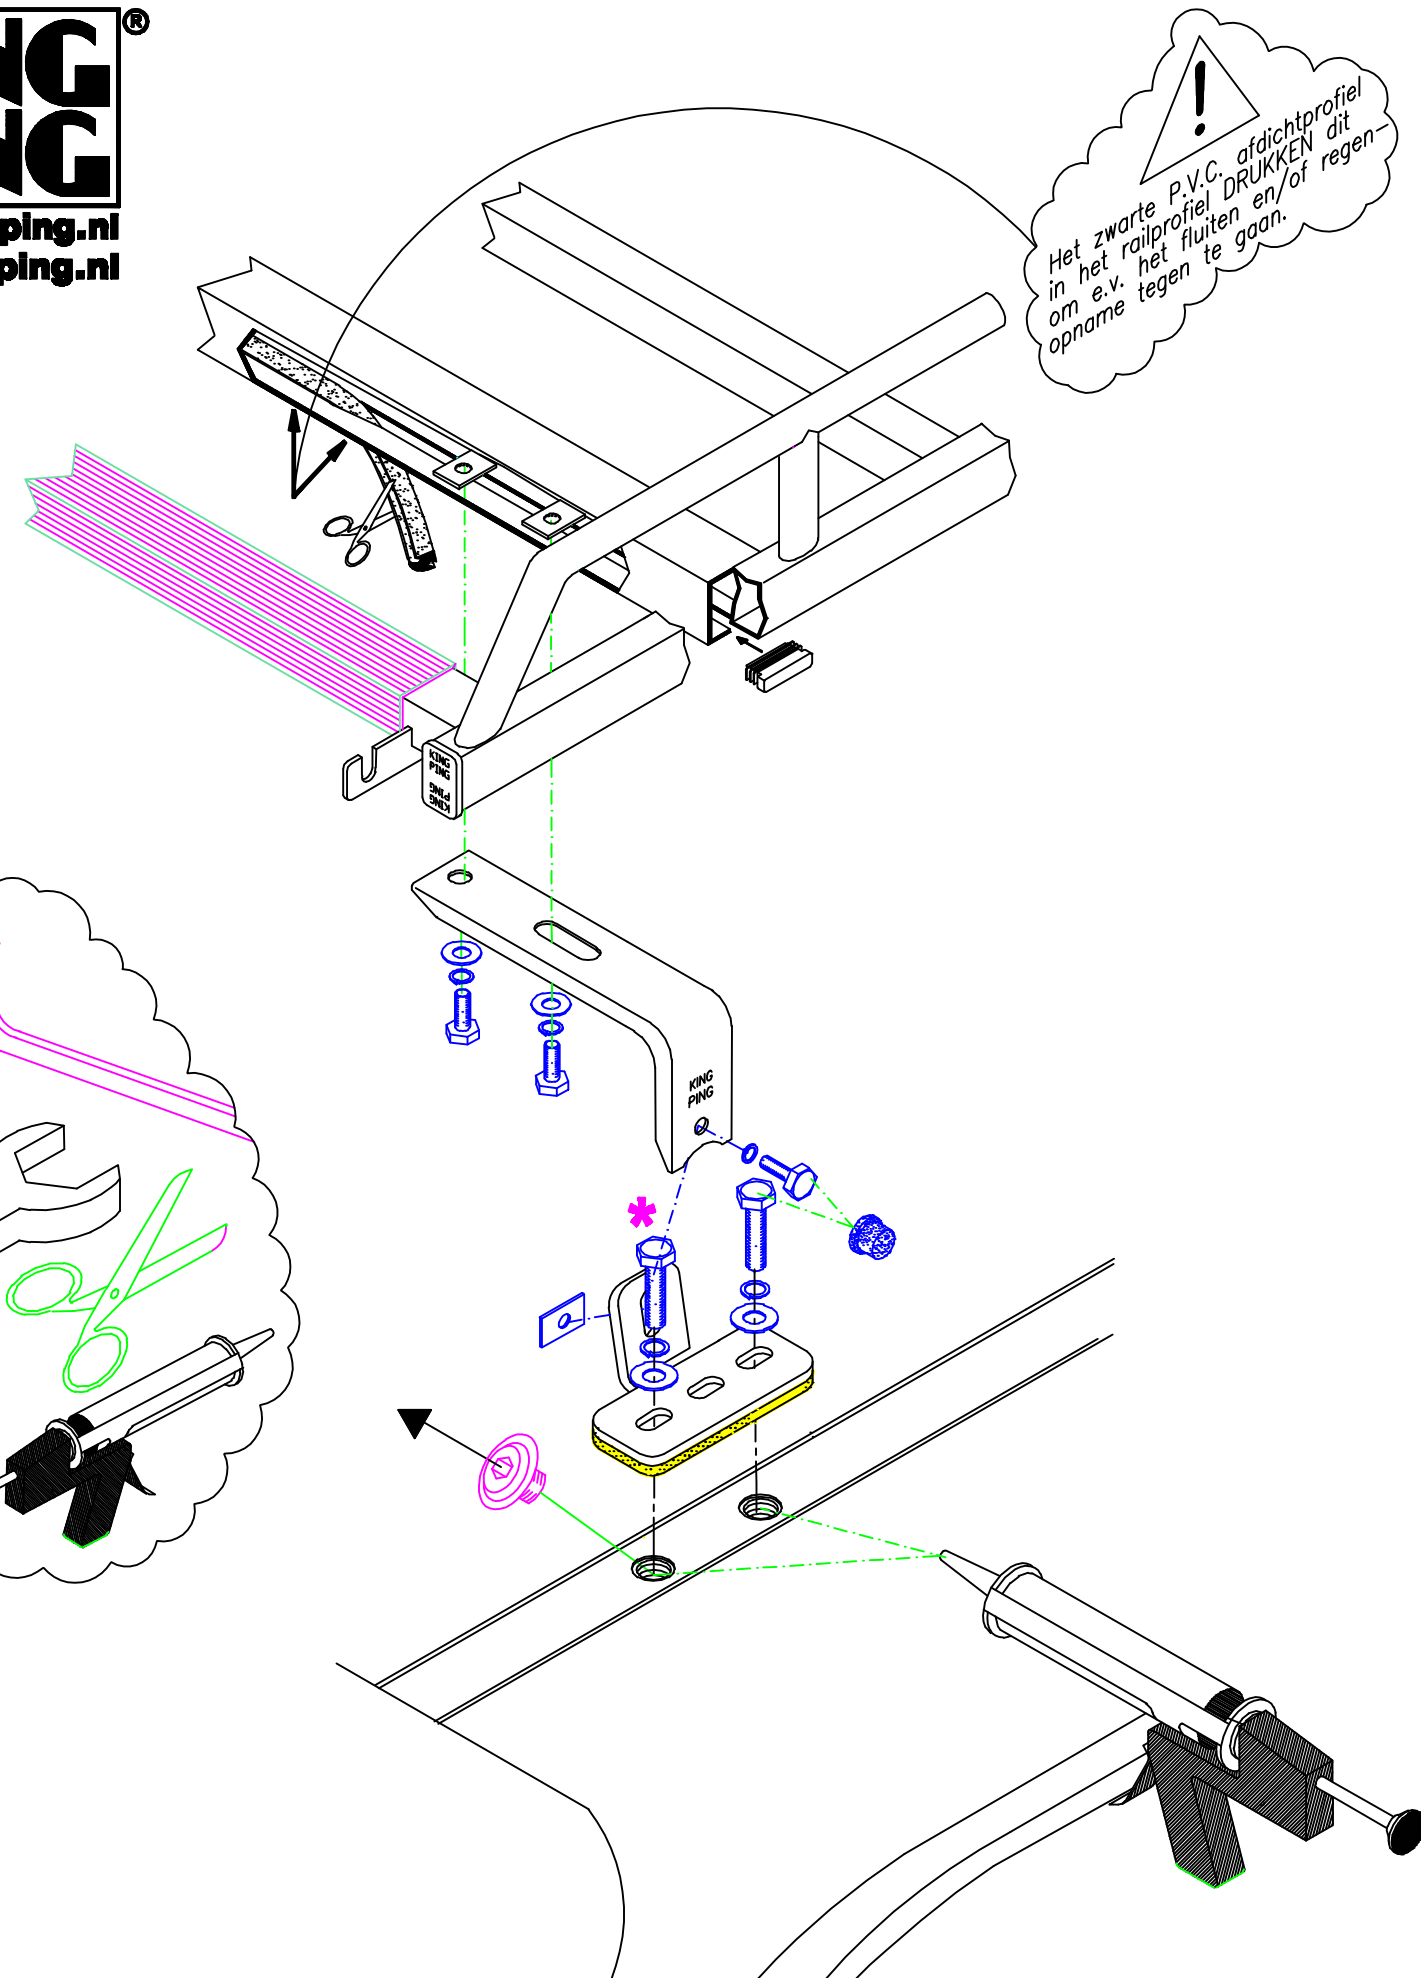

FORD CUSTOM

300x143 cm.

6x	18x M8x20	6x
	12x M8x25 <i>14 Nm *</i>	3x
6x 98°	24x 2xD M8	18x M8
	18x M8	
	30x M8	

KING PING®
www.kingping.nl
info@kingping.nl