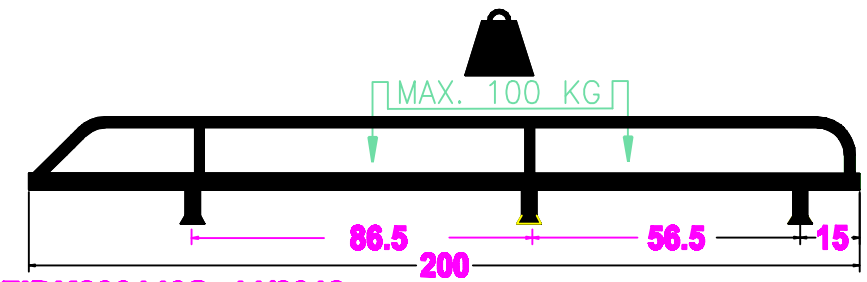

FIAT DOBLO CARGO 2010
OPEL COMBO D
 200x140 cm. L1

6x	4x	 www.kingping.com info@kingping.com	
18x	2x		
18x	12x		
18x	2x		6x
10x	10x		10x Max. 20Nm
10x	4x		6x
	3x		

FIDK200140S- 11/2012