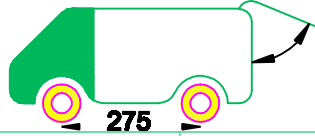

FIAT DOBLO CARGO 2010
OPEL COMBO D
 200x140 cm. L1

6x	4x	 www.kingping.com info@kingping.com	
18x	2x		
18x	12x		
18x	2x		6x
10x	10x		10x Max. 20Nm
10x	4x		6x
	3x		

FIDK200140S- 11/2012