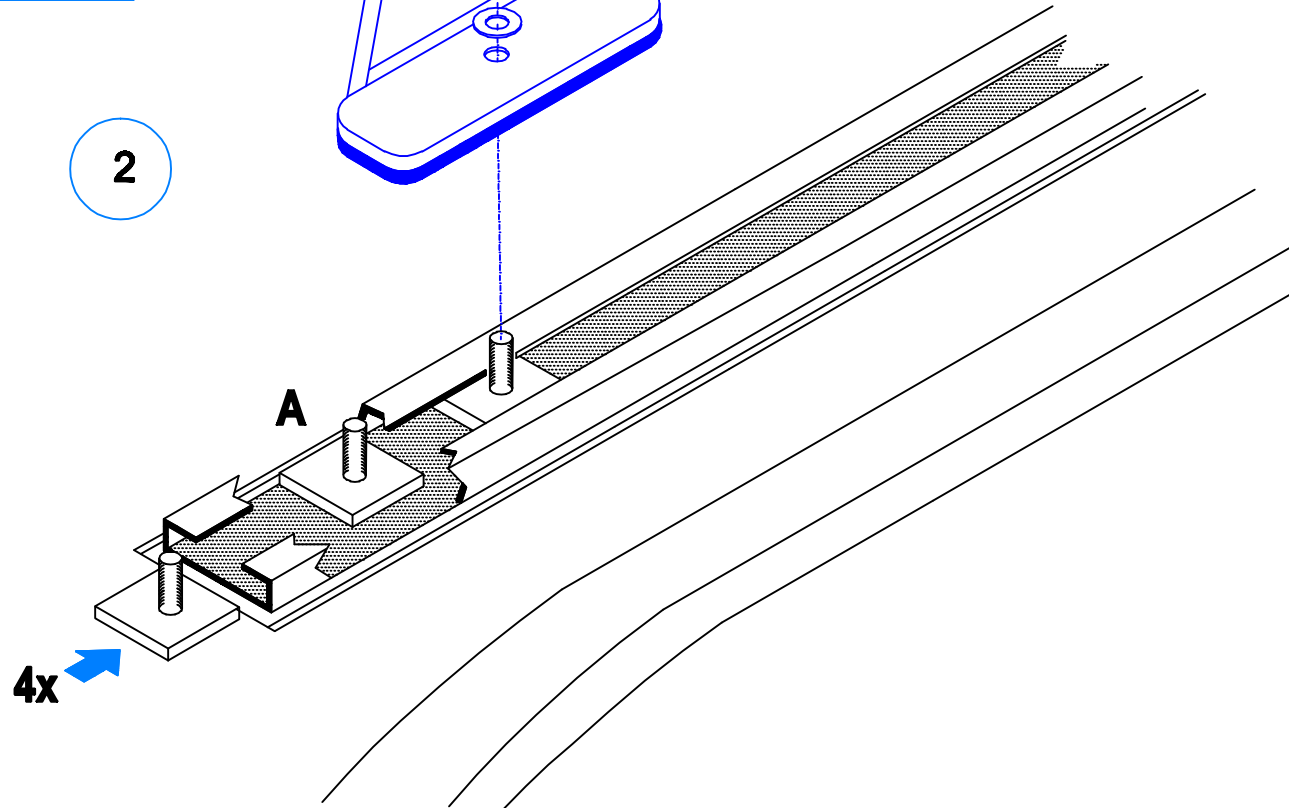

VOLKSWAGEN CRAFTER 2017

400x171cm. L4H3

 60mm	6x	 10x	
 80mm	4x	 M8x20 Max. 13Nm	10x
 borgmoer M8	44x	 M8 3xD	44x
 M8 30x25	24x		

2

KING PING[®]
www.kingping.nl
info@kingping.nl