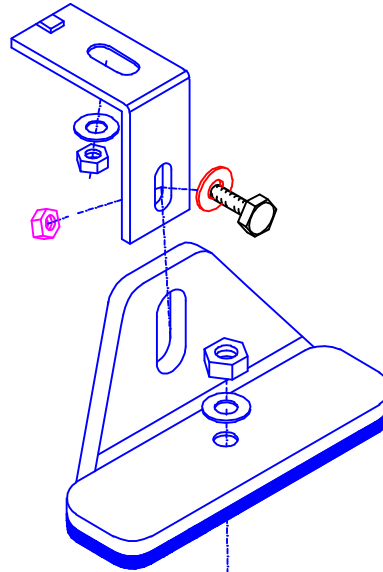

VOLKSWAGEN CRAFTER 2017

400x171cm. L4H3

 60mm	6x	 10x	
 80mm	4x	 M8x20 Max. 13Nm	10x
 borgmoer M8	44x	 M8 3xD	44x
 M8 30x25	24x		

2

KING PING[®]
www.kingping.nl
info@kingping.nl