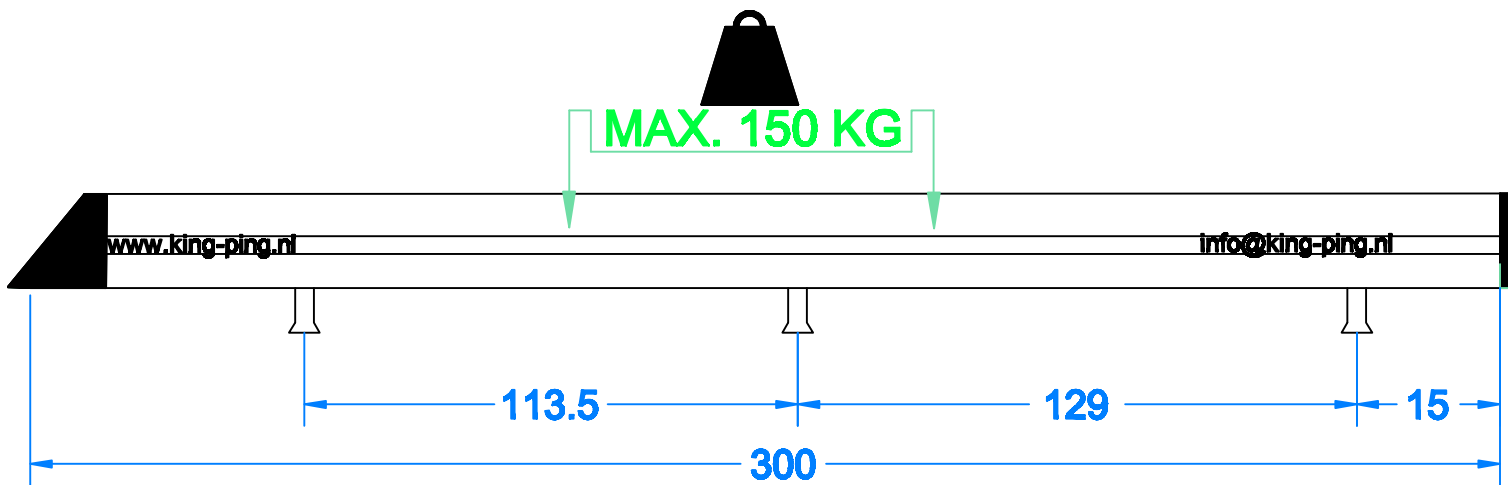

FORD CUSTOM

300x143 cm.

 W	 M8	12x	 M8	12x
	 M8x25	12x	 98°	6x
	 2xD M8	24x	 M8x25	6x

KING ALU www.kingping.nl
 Email: info@kingping.nl

ALUFOLK300143S 08/2015