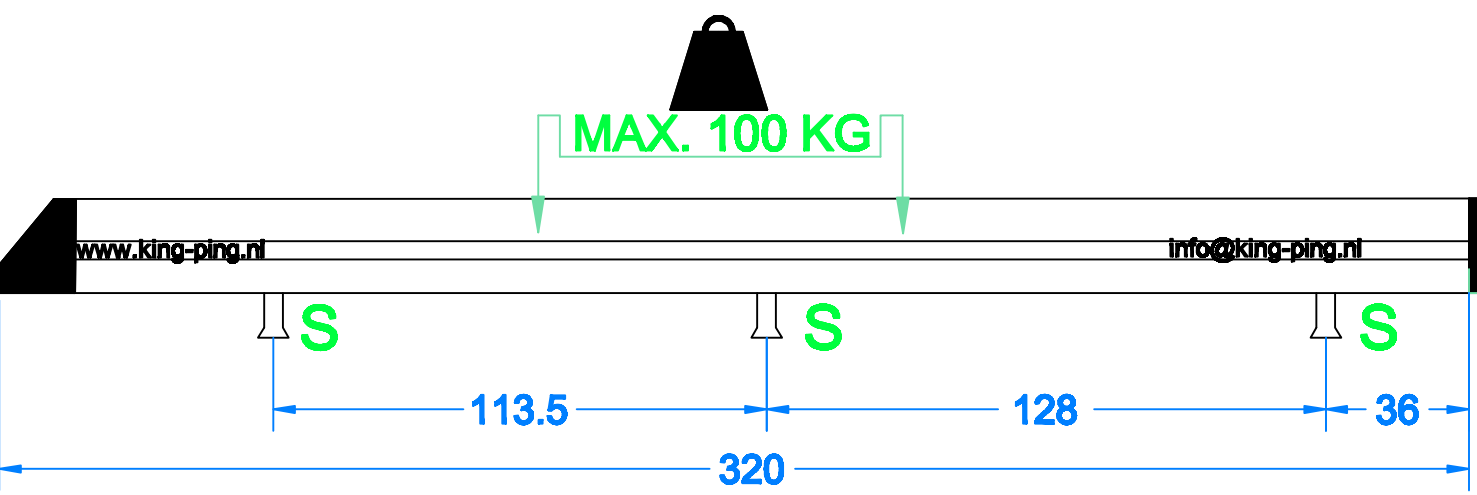

FORD CUSTOM

320x143 cm.

 6x	 12x	 12x
	 12x	 24x
 6x	 6x	

KING ALU www.kingping.nl
 Email: info@kingping.nl

3213 ALUFOLD320143S 04/2017

MONTAGEFILM KING-ALU IMPERIAL