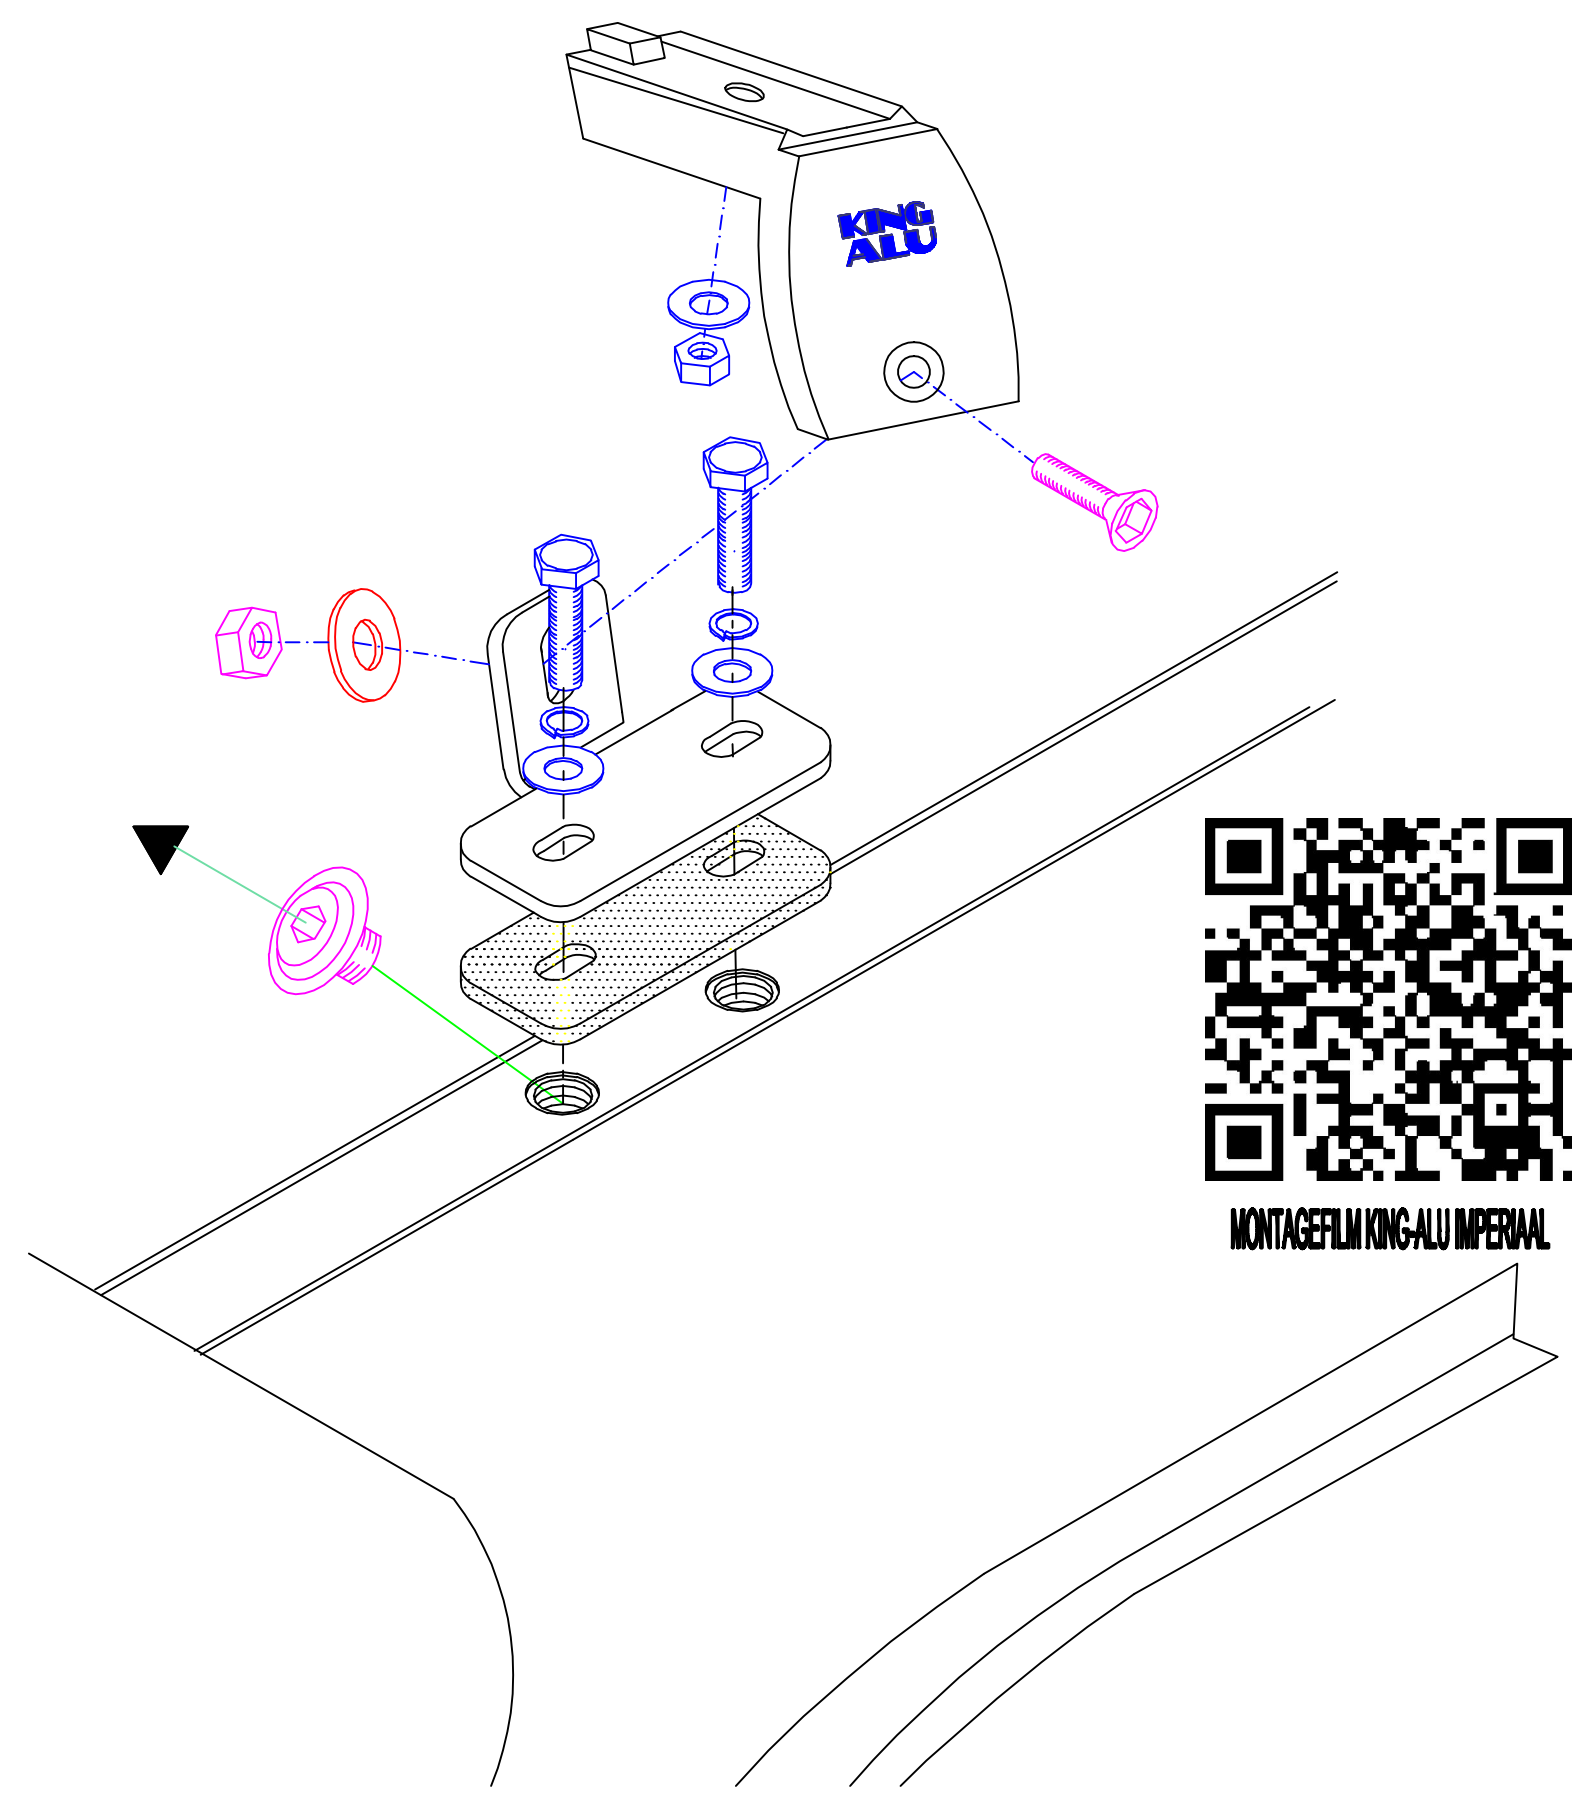

FORD CUSTOM

320x143 cm.

 6x	 12x	 12x
	 12x	 24x
 6x	 6x	

KING ALU www.kingping.nl
 Email: info@kingping.nl

3213 ALUFOLD320143S 04/2017

MONTAGEFILM KING-ALU IMPERIAL