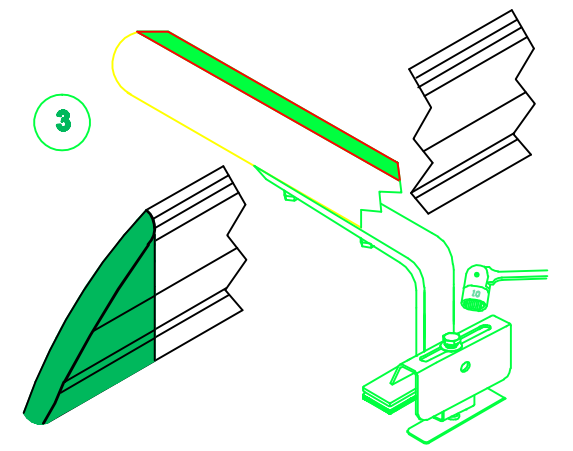

Citroën Jumper 2007
Fiat Ducato 2007
Peugeot Boxer 2007

300x173 cm. L1 H1

	6x		6x		6x
	6x		12x		6x
	6x		18x		6x
	6x		6x		

MONTAGEFILM KING-ALU IMPERIAAL

12/2015 ALUCJKL300173S ALUFDKL300173S ALUPBKL300173S