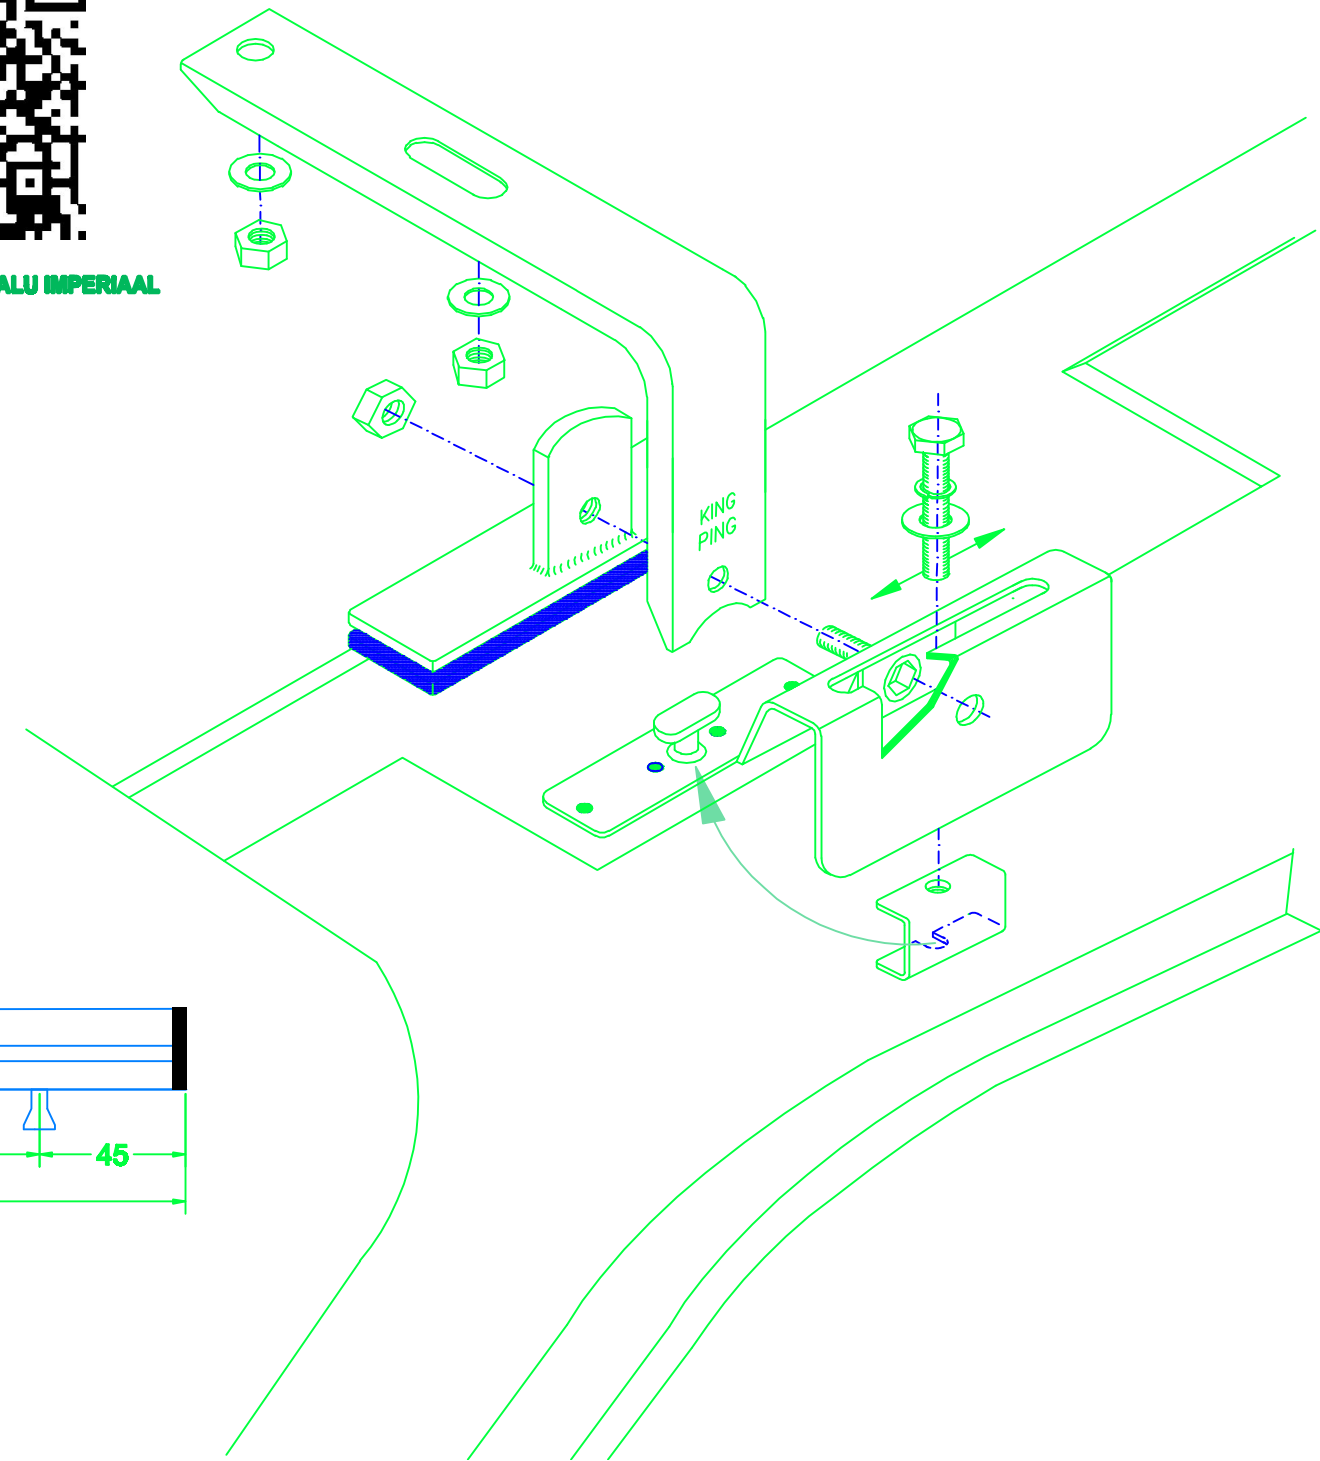

Citroën Jumper 2007
Fiat Ducato 2007
Peugeot Boxer 2007

300x173 cm. L1 H1

	6x		6x		6x
	6x		12x		6x
	6x		18x		6x
	6x		6x		

MONTAGEFILM KING-ALU IMPERIAAL

12/2015 ALUCJKL300173S ALUFDKL300173S ALUPBKL300173S