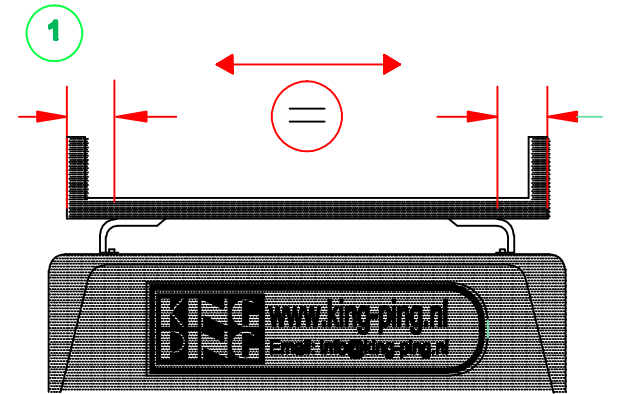

Citroën Jumper 2007
Fiat Ducato 2007
Peugeot Boxer 2007

300x173 cm. L1 H1

	6x		6x		6x
	6x		12x		6x
	6x		18x		6x
	6x		6x		

MONTAGEFILM KING-ALU IMPERIAAL

12/2015 ALUCJKL300173S ALUFDKL300173S ALUPBKL300173S