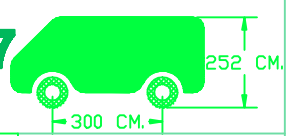

Citroën Jumper 2007
Fiat Ducato 2007
Peugeot Boxer 2007
 280x173 cm. L1 H2

	6x		6x		6x
	6x		12x		6x
	6x		18x		6x
	6x		6x		

MONTAGEFILM KING-ALU IMPERIAAL