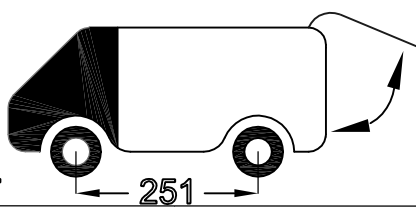

CITROEN NEMO 2008  
 FIAT FIORINO 2008  
 PEUGEOT BIPPER 2008

180x120 cm.

www.king-ping.com  
 info@king-ping.com

P		2x	M8		12x		2x		2x		2x		4x
	S		4x	M8x20		6x	3xD M8		12x	KING-ALU	2x		2x
			M6x20		8x	M6		8x	3xD M6		8x	M6	