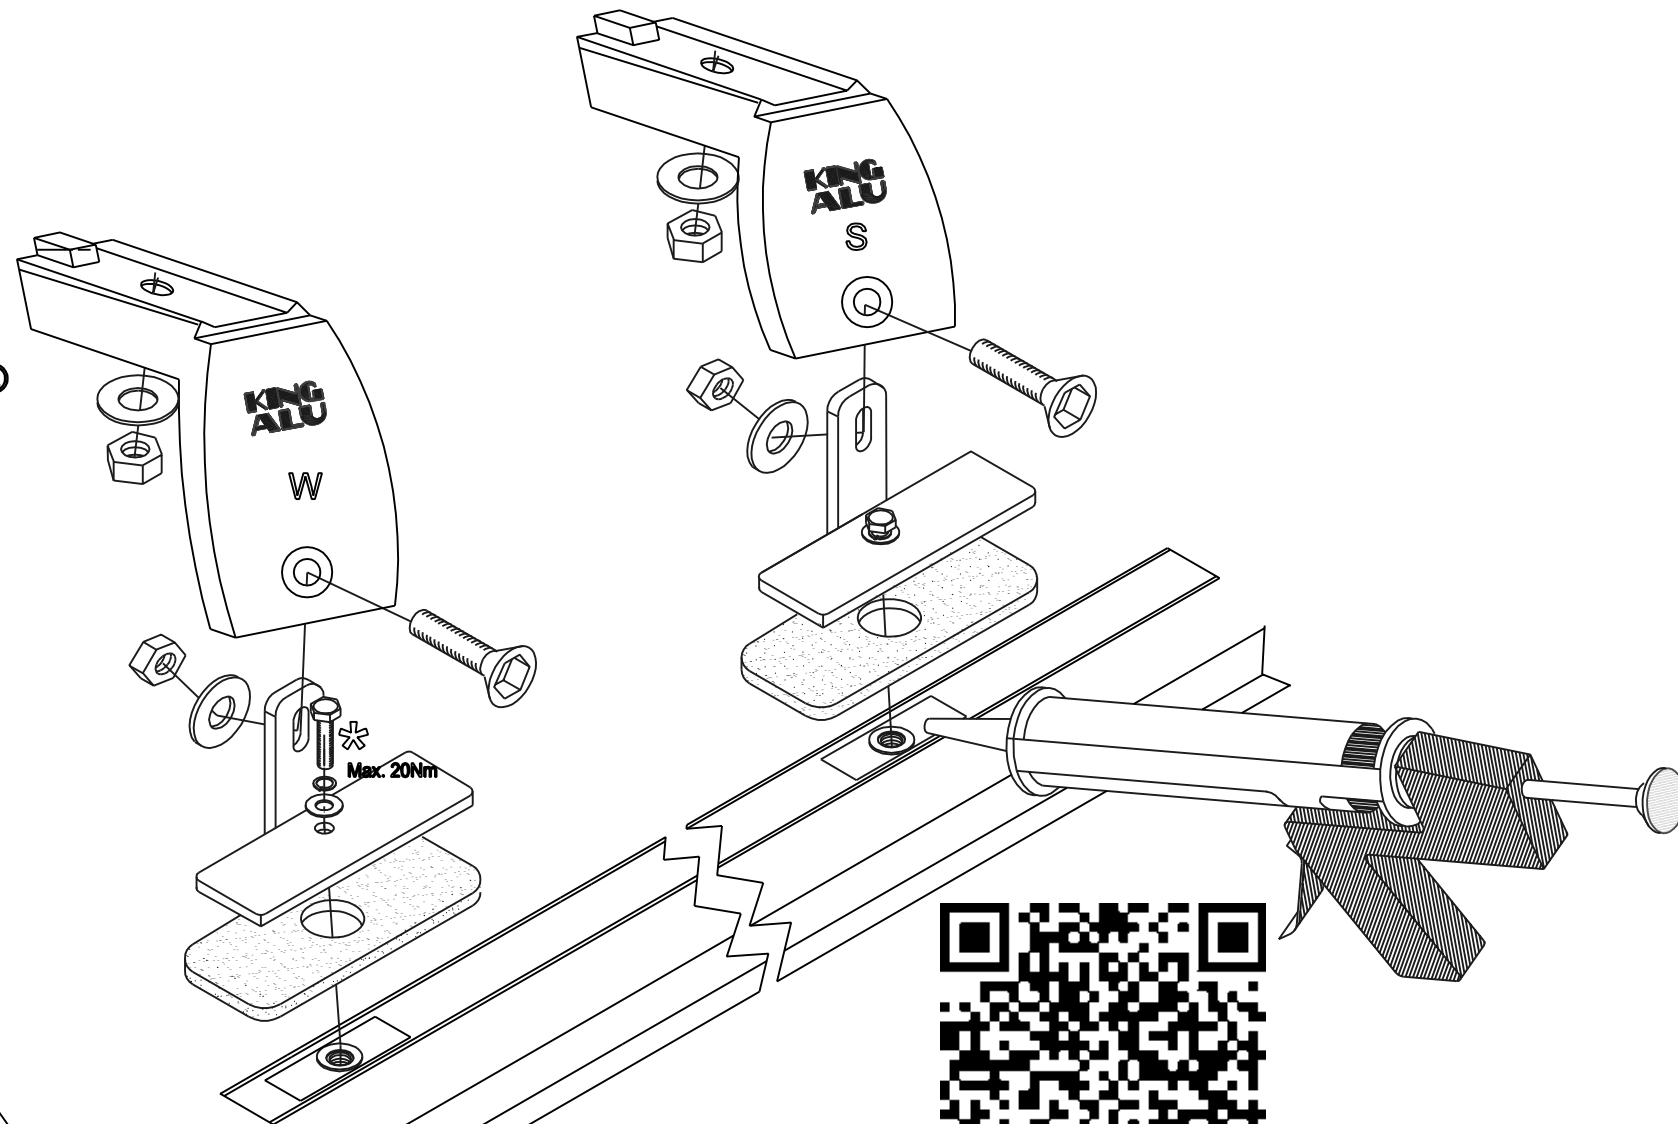

CITROEN BERLINGO  
PEUGEOT PARTNER

200x123 cm. L 1

2008

 W	2x	 S	4x
 82°	6x	 *	6x
 M8	6x	 M8x25	6x
 3xD M8	18x		6x
 M8	12x	 KING ALU	2x

www.king-ping.com  
info@king-ping.com

MONTAGEFILM KING-ALU IMPERIAAL