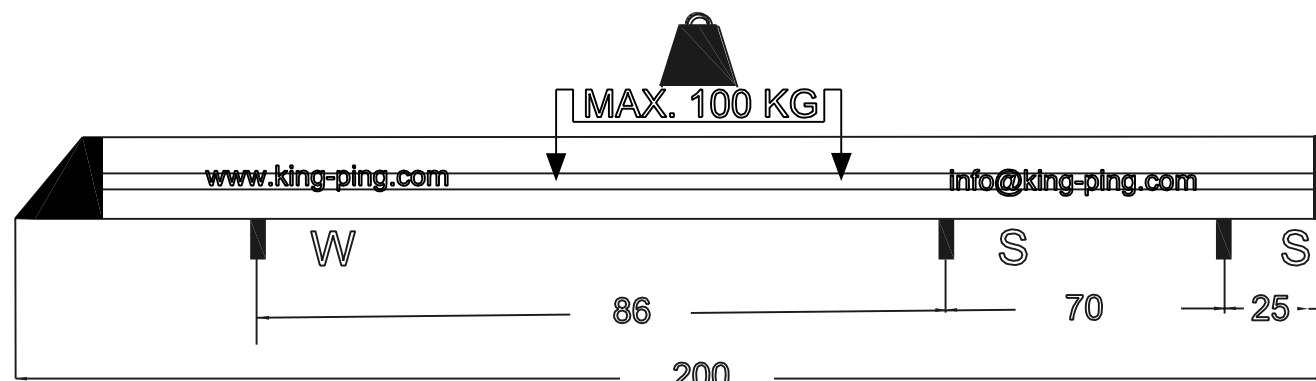

CITROEN BERLINGO  
PEUGEOT PARTNER

200x123 cm. L 1

2008

 W	2x	 S	4x
 82°	6x	 *	6x
 M8	6x	 M8x25	6x
 3xD M8	18x		6x
 M8	12x	 KING ALU	2x

www.king-ping.com  
info@king-ping.com

MONTAGEFILM KING-ALU IMPERIAAL